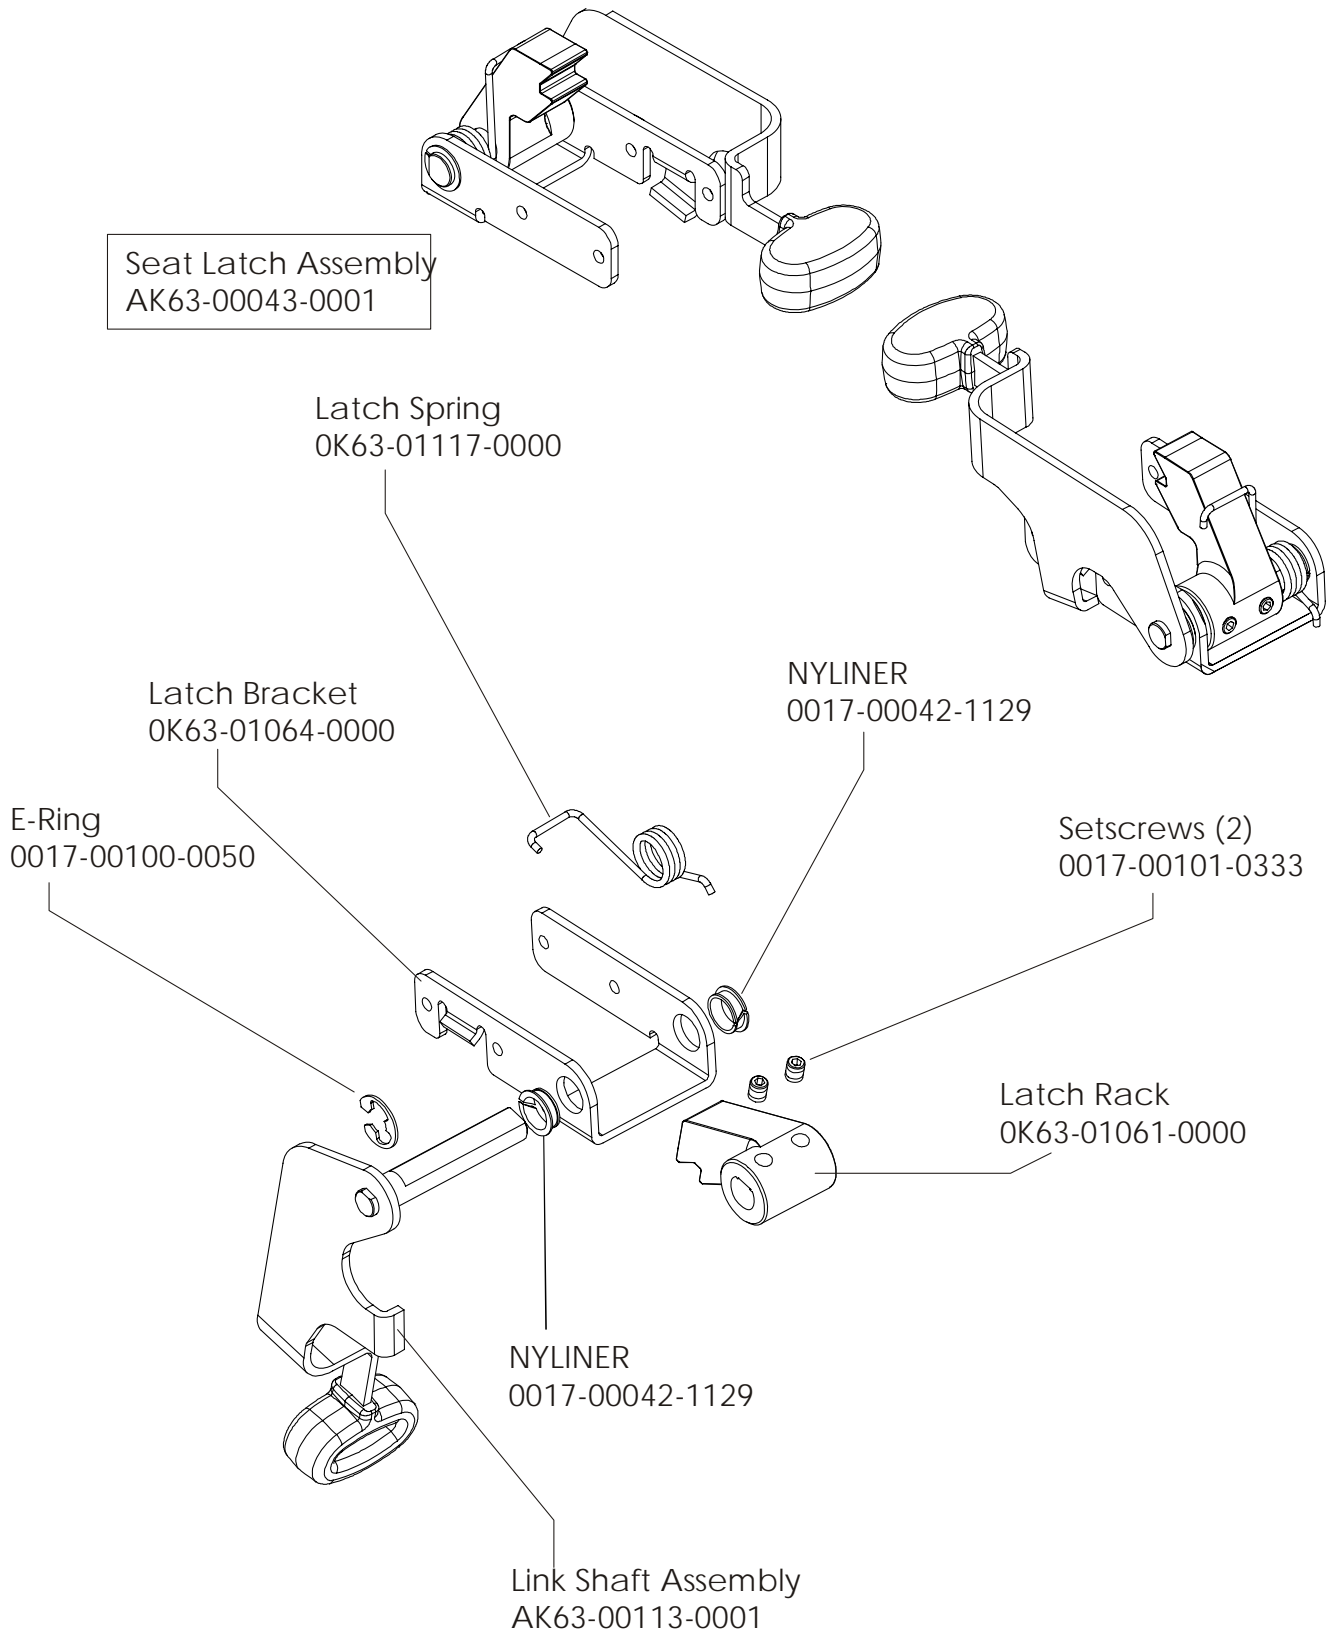

Description	Part No.
OPERATION MANUAL	M051-00K63-A263
HARDWARE BAG	GK63-00002-0044
NETWORK C-SAFE KIT	GK63-00002-0003
POWER OPTION KIT - 120V	GK63-00002-0005
POWER OPTION KIT - 220/50 UK	GK63-00002-0039
POWER OPTION KIT - 240V+ AUS	GK63-00002-0040
POWER OPTION KIT - 220/50	GK63-00002-0041
TOUCH UP PAINT: SPRAY CAN .5 OZ BOTTLE W/APPLICATOR .33 OZ PEN	0017-00008-0204 0017-00008-0205 0017-00008-0206
SERVICE MANUAL	M051-00K63-A009

Alternator w/Pulley  
Ak63-00093-0000

CLASSIC UPRIGHT BIKE  
Crankshaft and Bearing Assembly

CLSC-0XXX-01  
S/N CLU100000 and up

Intermediate Shaft and  
Bearing Assembly Kit  
GK63-00002-0007

Retaining Ring  
0017-00100-0242

Clutch Assembly  
AK63-00026-0000

DELFIN Washers  
0017-00104-0455

Spacer

Left Seat Post Shroud  
OK63-01092-0010

Screw  
0017-00101-1741

Right Seat Post Shroud  
OK63-01092-0009

PCB Mounting Bracket Assembly  
AK63-00049-0000

Front Wheels  
AK63-00017-0001

**CABLE ASSEMBLY  
POWER CONTROL TO ALTERNATOR  
AK63-00029-0001**

**CONSOLE TO ACB CABLE  
AK63-00037-0002**

**LOWER CONSOLE  
CABLE  
AK63-00038-0000**

**CABLE ASSEMBLY  
AK63-00028-0001**